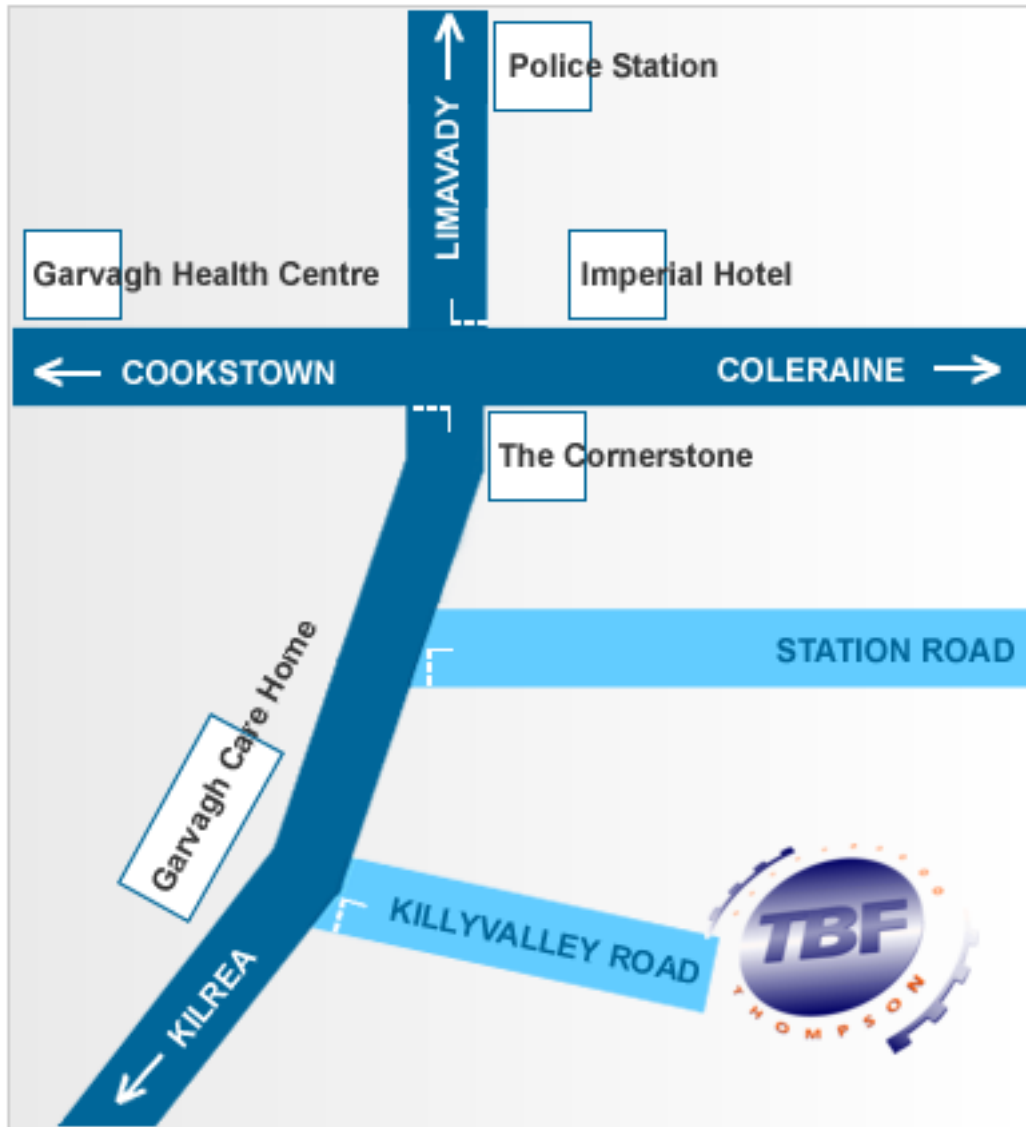

Directions to TBF Thompson (Garvagh) Ltd Head Office From Belfast City Airport

Address:
TBF (Garvagh) Ltd
6-10 Killyvalley Road
Garvagh
BT51 5JZ

Tel: 028 2955 6258

Route	Directions
Uncl.	Start out at Belfast City Airport From exit follow signs Belfast, Bangor (A2)
A2	Junction with A2 At roundabout take 2 nd exit to join A2 (signposted Belfast)
A2	Tillysburn Junction
M3	Start of Motorway Keep forward to join Motorway M3 (signposted The North (M2,M5), The West, The South (M1))
M3	Lagan Bridge
M2	Junction 1A (Westlink) Forward M2 (signposted The North, International Airport)
M2	Junction 2 (A2)
M22	Junction 1 (A26) Keep forward to join Motorway M22
A6	Junction 2 (A6) Keep Motorway (signposted Randalstown) and at roundabout take 3 rd exit A6
B52	Randalstown Forward B52 (signposted Portglenone)
A42	Junction with A42 Turn left A42
A42	Portglenone Forest and Nature Reserve In 0.6 miles bear left 0.3 mile farther at crossroads turn left (signposted Kilrea) into
A42	Portglenone

A54	Junction with A54 (North) Turn right A54 In 6.1 miles at roundabout take 2 nd exit (signposted Coleraine)
A54	Arrive Kilrea Follow signs Garvagh B64
B64	Arrive at Garvagh Take your first right after the 'Welcome to Garvagh' Signpost