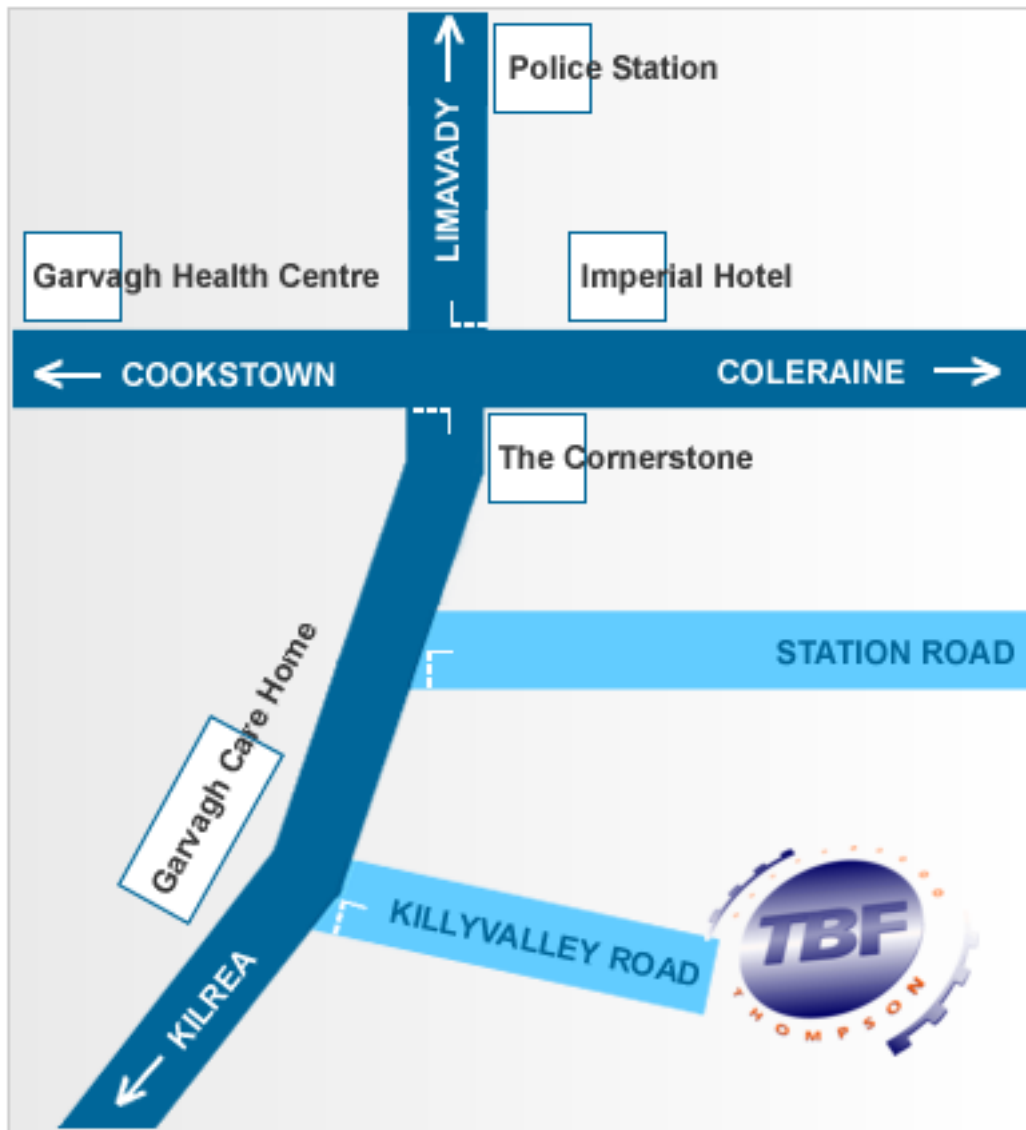

## Directions to TBF Thompson (Garvagh) Ltd Head Office From Belfast International Airport

Address:  
TBF (Garvagh) Ltd  
6-10 Killyvalley Road  
Garvagh  
BT51 5JZ

Tel: 028 2955 6258

Route	Directions
Uncl.	Start out at Belfast International Airport, Antrim Follow signs Antrim, Londonderry
Uncl.	Greenmount Agricultural College (Deer Park Hotel)
A6	Junction with A6 At roundabout take 1 <sup>st</sup> exit A6 (signposted Ballymena)
A6	Antrim At traffic signals forward
A6	Junction with A26 At roundabout take 1 <sup>st</sup> exit (signposted Randalstown)
A6	Junction with M22 At roundabout take 2 <sup>nd</sup> exit
B52	Randalstown Forward B52 (signposted Portglenone)
A42	Junction with A42 Turn left A42
M22	Portglenone Forest and Nature Reserve In 0.6 mile bear left 0.3 mile farther at crossroads turn left (signposted Kilrea)
A42	Portglenone
A54	Junction with A54 (North) Turn right A54 In 6.1 miles at roundabout take 2 <sup>nd</sup> exit (signposted Coleraine)
A54	Arrive Kilrea Follow signs Garvagh B64
B64	Arrive at Garvagh Take your first right after the 'Welcome to Garvagh' Signpost